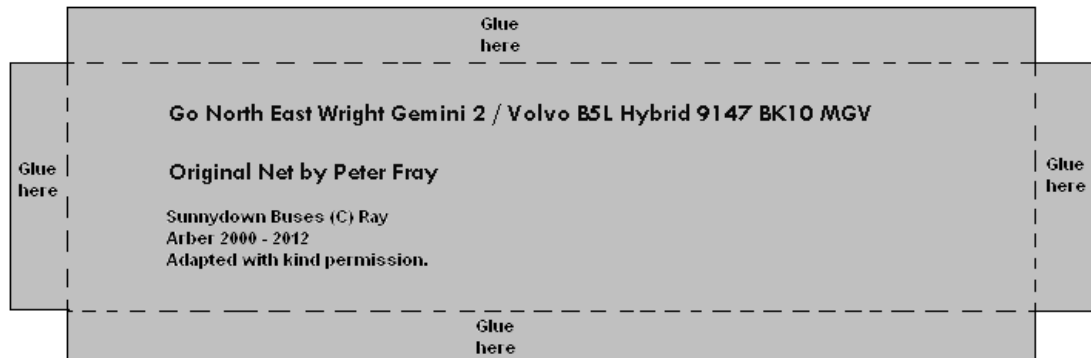

Stage 1

Stage 2

Stage 3

Stage 4

Go North East Wright Gemini 2 / Volvo B5L Hybrid 9147 BK10 MGV

Original Net by Peter Fray

Sunnydown Buses (C) Ray

Arber 2000 - 2012