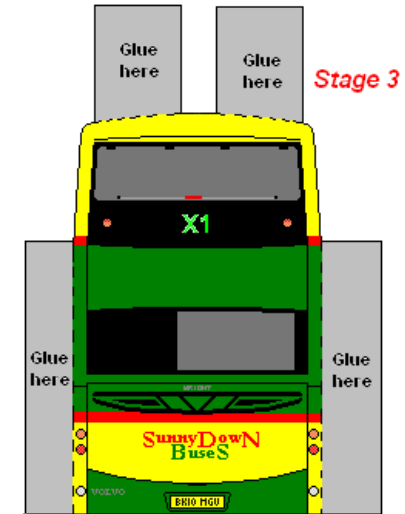

Stage 1

Stage 2

Stage 3

Stage 4

Go North East Wright Gemini 2 / Volvo B5L Hybrid 9147 BK10 MGV

Original Net by Peter Fray

Sunnydown Buses (C) Ray

Arber 2000 - 2012