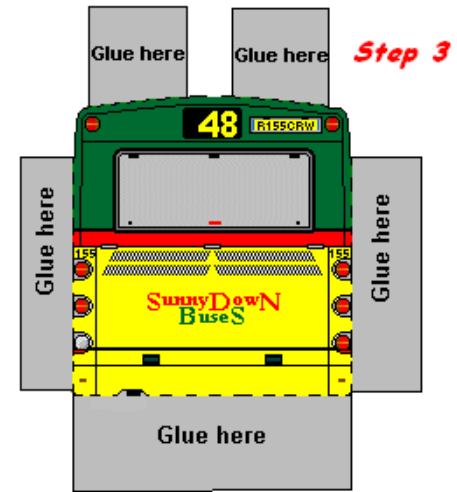

Step 1

Glue here

Adapted by kind permission

Stagecoach Midland Red 155 (R155 CRW)

Dennis Dart SLF/Alexander ALX200 B37F (new 1998)

Drawn by Stephen Osman for the Stagecoach Fan Club Home Page

Derived from Alexander ALX400, drawn by Gareth Perkins

Dennis - Character Copyright Ray Arber 2000-2012

Glue here

Step 4