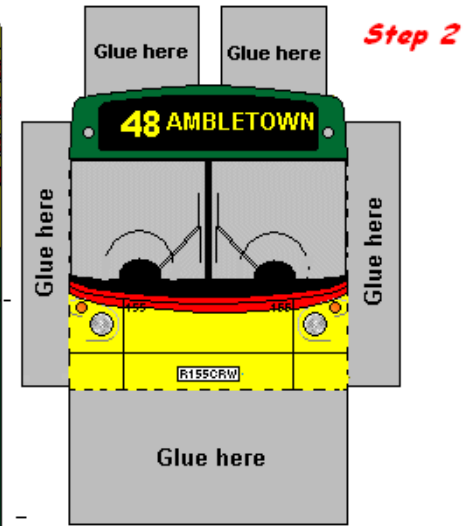

Step 1

Glue here

Adapted by kind permission

Stagecoach Midland Red 155 (R155 CRW)

Dennis Dart SLF/Alexander ALX200 B37F (new 1998)

Drawn by Stephen Osman for the Stagecoach Fan Club Home Page

Derived from Alexander ALX400, drawn by Gareth Perkins