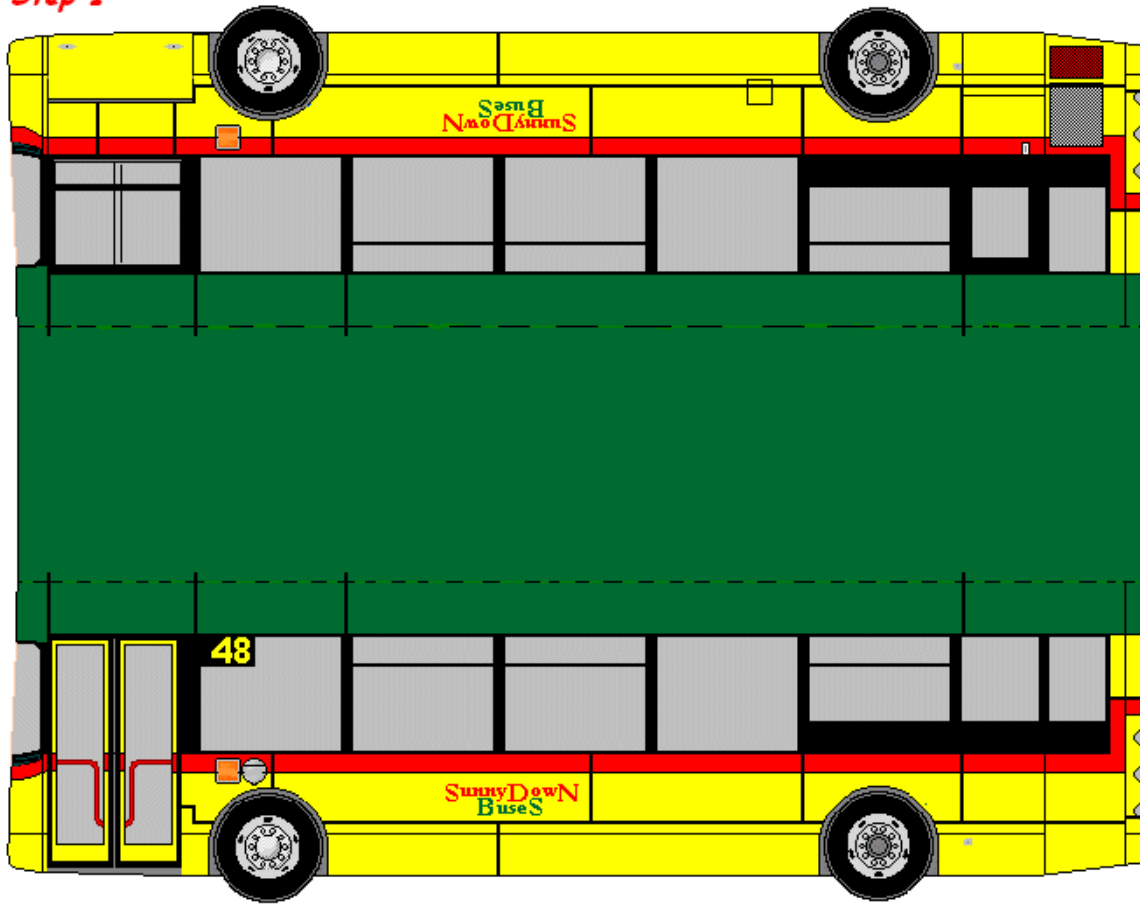

Step 1

Glue here

Adapted by kind permission

Stagecoach Midland Red 155 (R155 CRW)

Dennis Dart SLF/Alexander ALX200 B37F (new 1998)

Drawn by Stephen Osman for the Stagecoach Fan Club Home Page

Derived from Alexander ALX400, drawn by Gareth Perkins

Dennis - Character Copyright Ray Arber 2000-2012

Glue here

Step 4